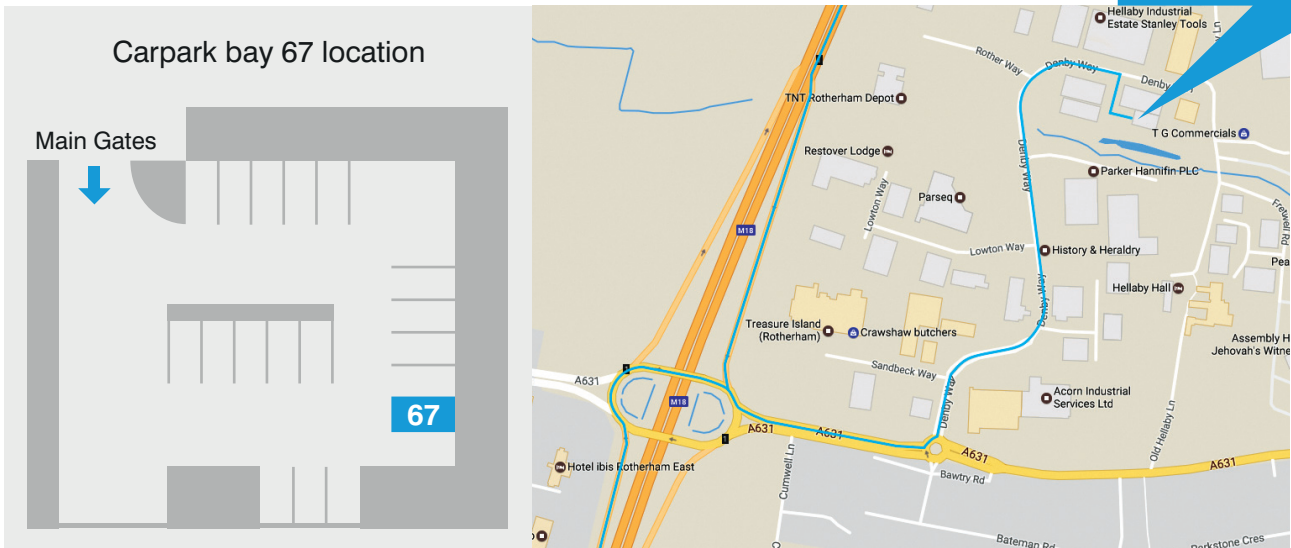

DIRECTIONS

How to find Next Pixel

Next Pixel (inside the History & Heraldry building)
5 Denby Way
Hellaby Industrial Estate
Rotherham S66 8HR
01709 470 001

If you're driving to see us, please use **5 Denby Way, S66 8HR**

FROM THE SOUTH

Exit the M18 at Junction 1, take the 3rd exit Bawtry Rd/A631 to Hellaby Village
[335ft](#)

At the mini roundabout, take the 1st exit onto Denby Way
[0.2mi](#)

Follow the road for approximately 0.5 miles, we are in the History & Heraldry building on your right-hand side
[0.5mi](#)

PARKING

Visitor parking is available within the History & Heraldry grounds.

Next Pixel can be found in Building 2 with parking available in carpark [bay 67](#), go through the main gates and following the driveway left to the bottom corner.

Please call [01709 470 001](tel:01709470001) on arrival and we will come to greet you.

FROM THE NORTH

Exit the M18 at Junction 1, take the 1st exit Bawtry Rd/A631 to Hellaby Village
[335ft](#)

At the mini roundabout, take the 1st exit onto Denby Way
[0.2mi](#)

Follow the road for approximately 0.5 miles, we are in the History & Heraldry building on your right-hand side
[0.5mi](#)